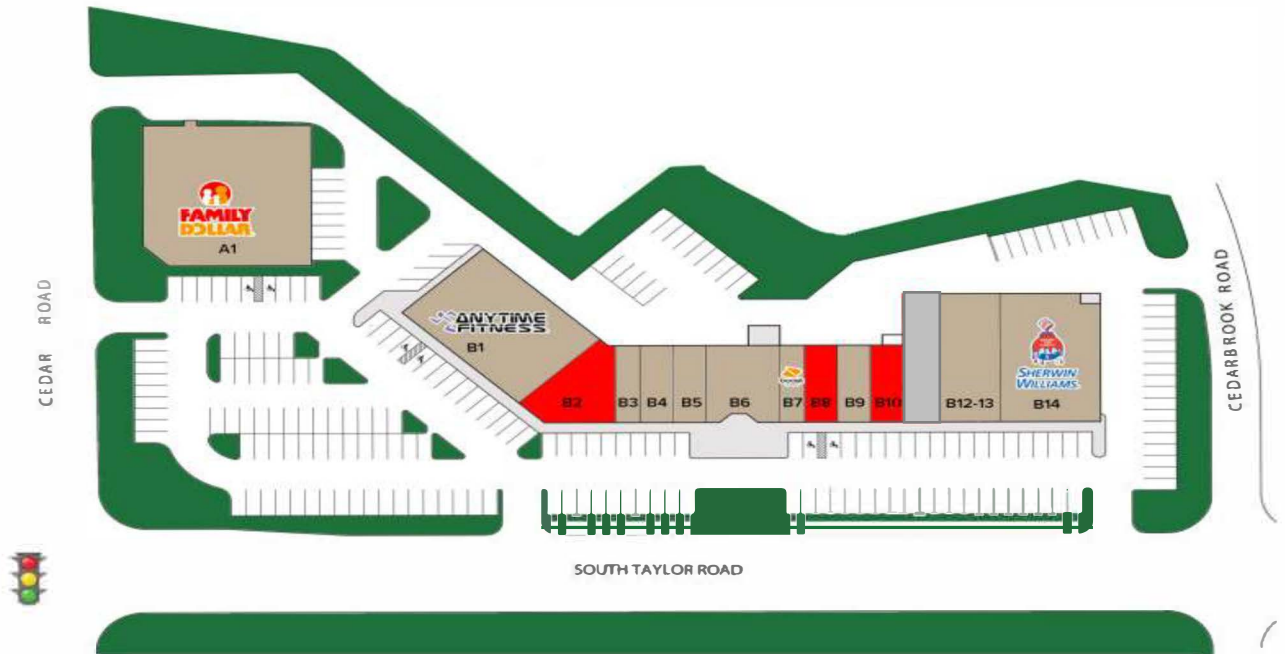

Site Plan

UNIVERSITY CORNERS

UNIVERSITY HEIGHTS, OHIO • 43,013 SF RETAIL

#	TENANT	SF
A1	FAMILY DOLLAR	11,310
B1	ANYTIME FITNESS	7,000
B2	AVAILABLE	2,378
B3	THERESA'S PIZZA	975
B4	ACE CHECK CASHING	1,200
B5	AMAZING WOK	1,200
B6	LICENSE BUREAU	2,551
B7	BOOST MOBILE	900
B8	AVAILABLE	1,200
B9	TAYLOR CHIROPRACTIC	1,200
B10	AVAILABLE	1,200
B11	ADULT DAY CARE	2,000
B12	REMI HAIR	3,904
B13	SHERWIN WILLIAMS	6,000